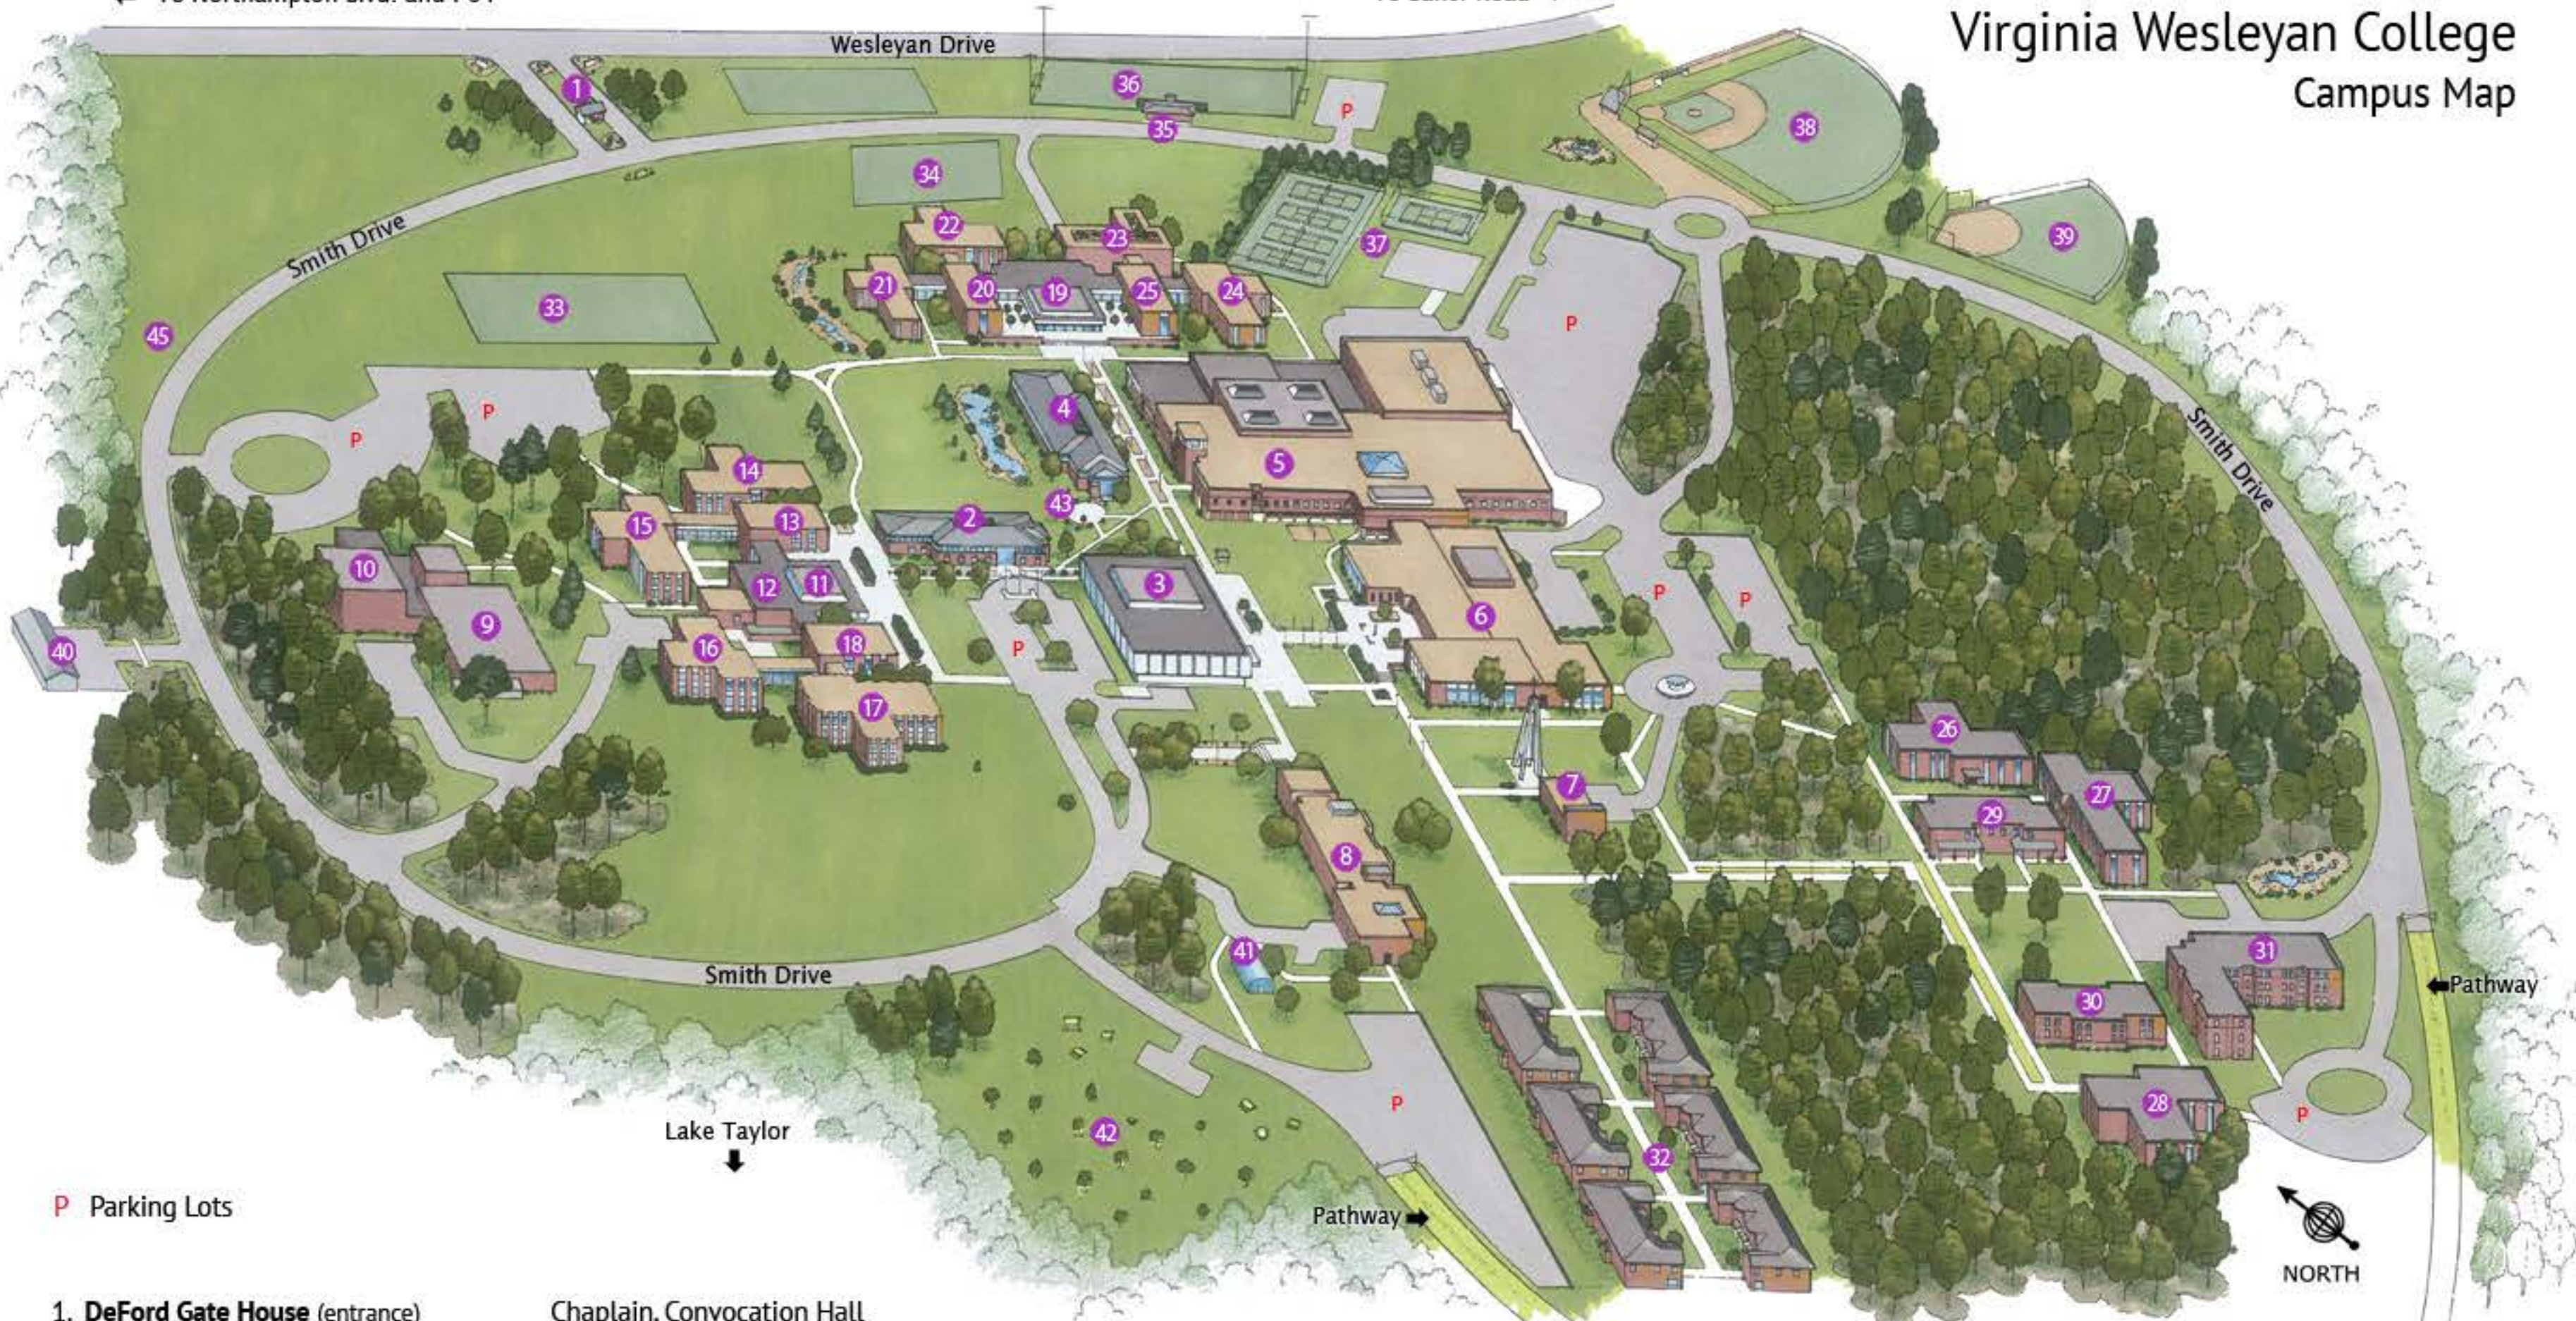

← To Northampton Blvd. and I-64

To Baker Road →

Virginia Wesleyan College Campus Map

P Parking Lots

- 1. **DeFord Gate House** (entrance)
- 2. **Godwin Hall** (administration)
Adult Studies, Advancement
Alumni & Parents, Enrollment
Financial Aid, President
Barclay Sheaks Gallery
- 3. **Hofheimer Library**
- 4. **Clarke Hall** (academic building)
Academic Affairs, Lighthouse
Center for the Study of
Religious Freedom
Learning Center, Registrar
- 5. **Jane P. Batten Student Center**
Athletics Suite, Fitness Center
Cunningham Multi-Activity
Center (C-MAC), Swimming Pool

- Chaplain, Convocation Hall
Residence Life, Student Affairs
Community Service
Student Activities
Pearce Hospitality Suite
- 6. **Boyd Dining Center**
East and West Dining Halls
Business Office, Mail & Copy Center
Princess Anne & Shafer Rooms
- 7. **Monumental Chapel
& Frank E. Brown Campanile**
- 8. **Blocker Hall** (academic building)
Science Auditorium
- 9. **Fine Arts Building**
Center for Sacred Music
- 10. **Hofheimer Theater**

- RESIDENTIAL VILLAGE II**
- Health Services
 - 19. Kellam Social Sciences Lab
Women's Resource Center
 - 20. Graybeal Hall
 - 21. Johnston Hall
 - 22. East Hall
 - 23. Smithdeal Hall
 - 24. Gum Hall
 - 25. Roop Hall

- ATHLETIC FACILITIES**
- 33. Soccer Practice Field
 - 34. Birdsong Field
 - 35. Trinder Center
 - 36. Foster Soccer Field
 - 37. Everett Tennis Center
 - 38. Baseball Field
 - 39. Softball Field
 - 40. Physical Plant/Maintenance
 - 41. Women of Wesleyan Greenhouse
 - 42. Wilson Arboretum
 - 43. Peace Garden
 - 44. Outdoor Achievement Center
 - 45. Alpine Climbing Tower