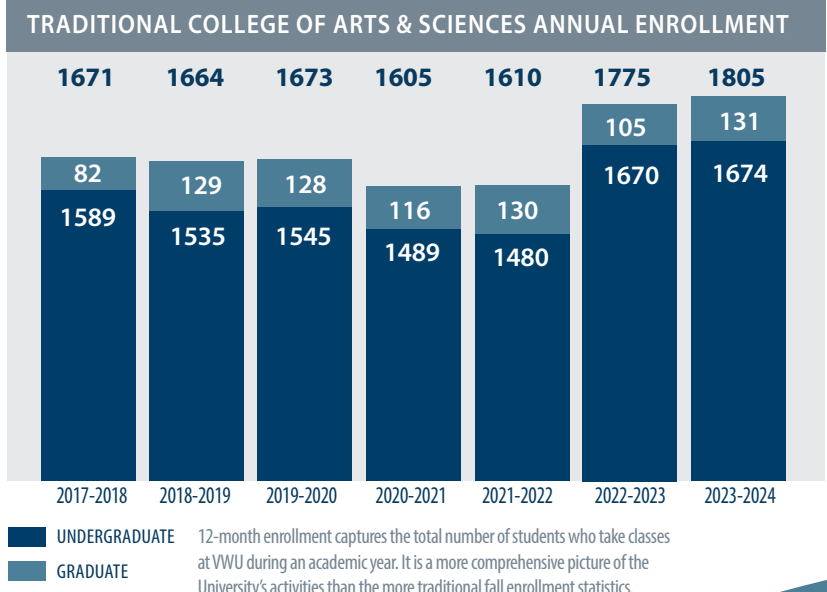

FRESHMAN ADMISSION Top 25% of graduating class: 36% / Top half of graduating class: 63%
SAT code: 5867 ACT code: 4429

43 | 31
 MAJORS | MINORS

19
 PRE-PROFESSIONAL TRACKS

88%
 OF GRADUATES
 earn their degree in
 four years or fewer

92%
 OF GRADUATES
 receive job offers or go on
 to graduate school within
 one year of graduation

12
 AVERAGE ON-CAMPUS
 CLASS SIZE

*Coastal Virginia's Premier University
 of the Liberal Arts and Sciences*

POINTS OF PRIDE

Nationally ranked by:

- Princeton Review (Top Colleges 2024)
- U.S. News and World Report 2024 (Social Mobility, National Liberal College).
- Selected for inclusion among U.S. News & World Report's 2024 **Best Online MBA and Bachelor's Programs**
- Selected by The Princeton Review as one of the most environmentally responsible colleges; profiled in its **Guide to Green Colleges: 2023 Edition**.