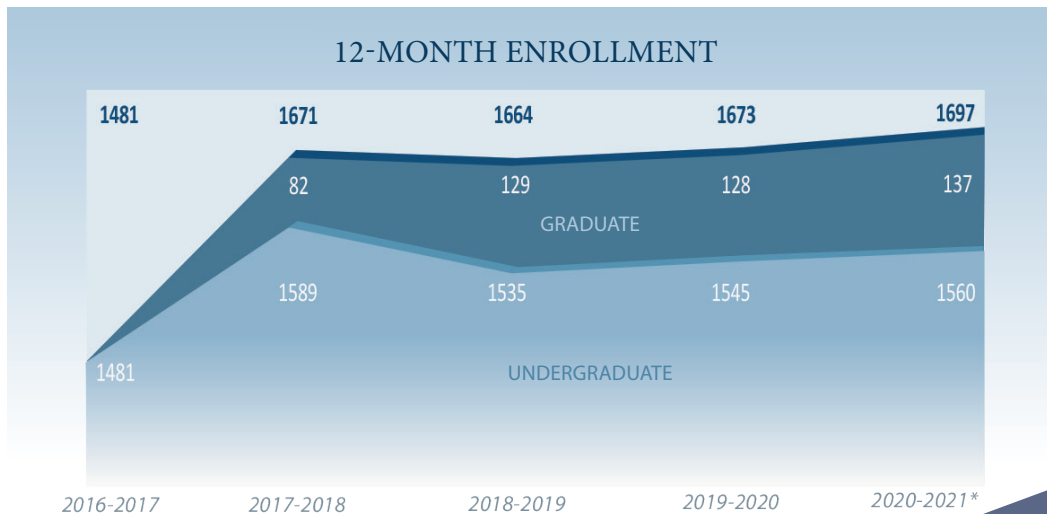

VIRGINIA WESLEYAN UNIVERSITY

2020/2021 Profile

LOCATION	Virginia Beach, VA – 15 minutes from downtown Norfolk and just minutes away from the Chesapeake Bay and Atlantic Ocean; 2 hours from Richmond; 3.5 hours from Washington, D.C.
SETTING	Beautiful 300-acre park-like campus situated in Coastal Virginia, a metropolitan area with a population of 1.7 million
ENROLLMENT	Approximately 1,600 students, 76% in-state 41% male, 59% female
DEMOGRAPHICS	27 states and 10 countries represented 43% underrepresented populations
FACULTY	Approximately 93% of full-time faculty members hold the highest degree in their field of study
CAMPUS VISIT	Tours and information sessions are available Monday through Saturday. Open Houses take place in spring and fall. Schedule a visit at vwu.edu/visit or by calling 757.455.3208
APPLICATION PROCESS	Priority deadline for freshman admission – March 1 Priority deadline for transfer admission: <i>Fall semester – May 1 / Spring semester – October 1</i> Application available at vwu.edu/apply
FRESHMAN ADMISSION	Approximately 2,200 applications Top 25% of graduating class: 39% Top half of graduating class: 72% SAT code: 5867 ACT code: 4429

39 | 31
MAJORS | MINORS

19
Pre-Professional Tracks

90%
OF GRADUATES
earn their degree in
four years or fewer

92%
OF GRADUATES
receive job offers or go on
to graduate school within
one year of graduation

15
AVG. CLASS SIZE

12-month enrollment captures the total number of students who take classes at VWU during an academic year. It is a more comprehensive picture of the University's activities than the more traditional fall enrollment statistics. *projected